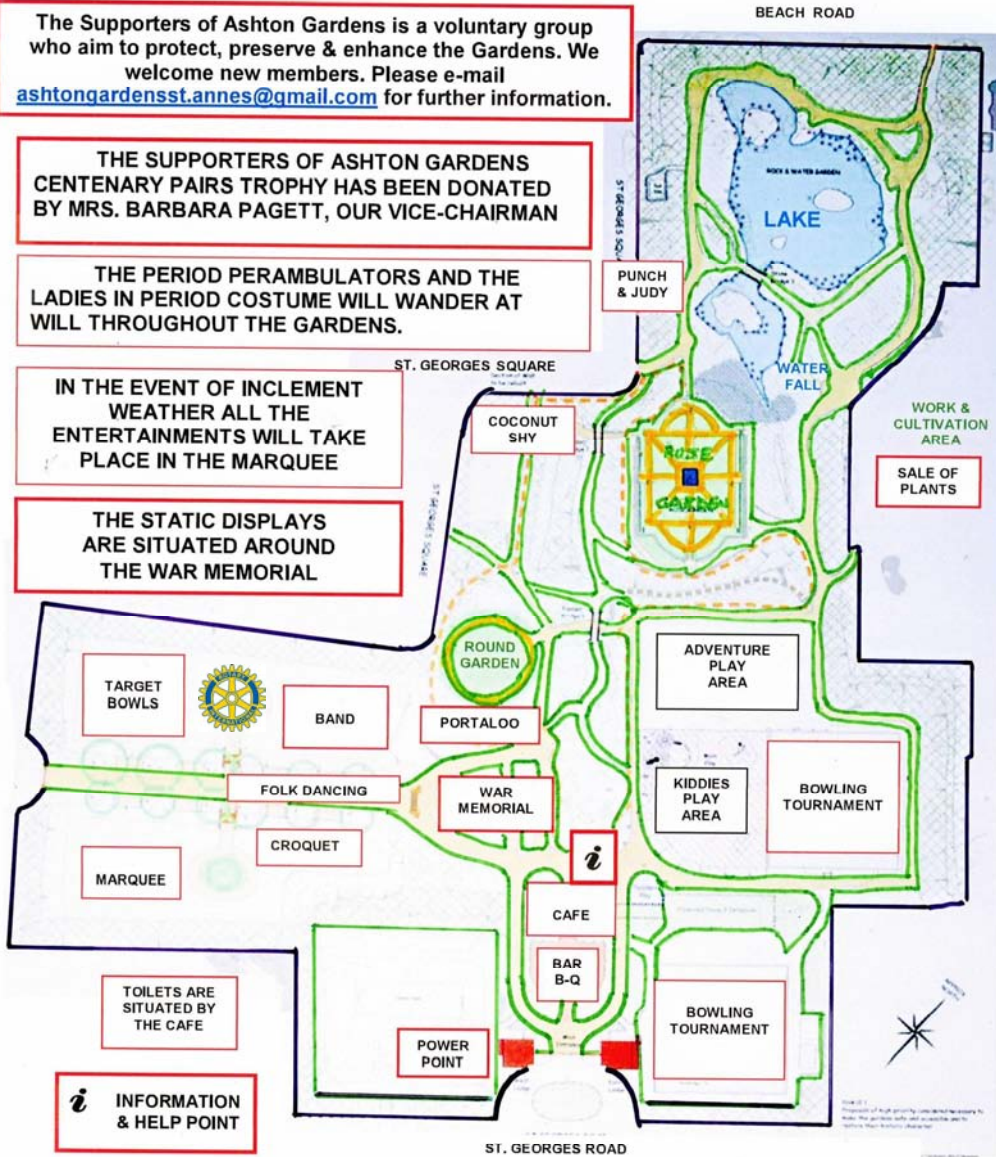

IN THE EVENT OF INCLEMENT WEATHER ALL THE ENTERTAINMENTS WILL TAKE PLACE IN THE MARQUEE

THE STATIC DISPLAYS ARE SITUATED AROUND THE WAR MEMORIAL

C
L
I
F
T
O
N

D
R
I
V
E

N
O
R
T
H

REFRESHMENTS ARE AVAILABLE THROUGHOUT THE DAY AT THE **PAVILION CAFE**

Welcome to the Centenary Celebration of the official opening of Ashton Gardens in 1916

The plan overleaf shows the locations of the various attractions.

The scheduled times are listed here but there may be some variations depending on a change in circumstances.

Blackpool Brass Band	10.00 am to 11.00 am
Blue Bird Band	2.00 pm to 4.00 pm
Bowling Tournament	10.00 am to 4.00 pm
Clog Dancers	11.00 am to 12.00 pm & 1.00 pm to 2.00 pm
Coconut Shy	10.00 am to 4.00 pm
Croquet	11.00 am to 1.00 pm & 2.00 to 4.00 pm
George Formby Tribute Act - Marquee	1.00 pm to 2.00 pm
Guide Dogs for the Blind	11.00 am to 2.00 pm
Ladies in Costume	11.00 am to 4.00 pm
Pavilion - Pimms Tent	10.00 am to 5.00 pm
Pavilion - Bar-B-Q	1.00 pm to 3.00 pm
Period Prams	11.00 am to 4.00 pm
Plant Sale	10.00 am to 4.00 pm
Power Point Presentation	10.0 am, 11.30 am, 2.00 pm & 3.30 pm
Punch & Judy	11.00 to 12.00 pm - 1.00 pm to 2.00pm & 3.00pm to 4.00 pm
St. Annes Rotary Club - Human Fruit Machine-Treasure-Map-Golf Ball Game	10.00 am to 4.00 pm
Static Displays	10.00 am to 5.00 pm
Target Bowles	11.00 am to 2.00 pm